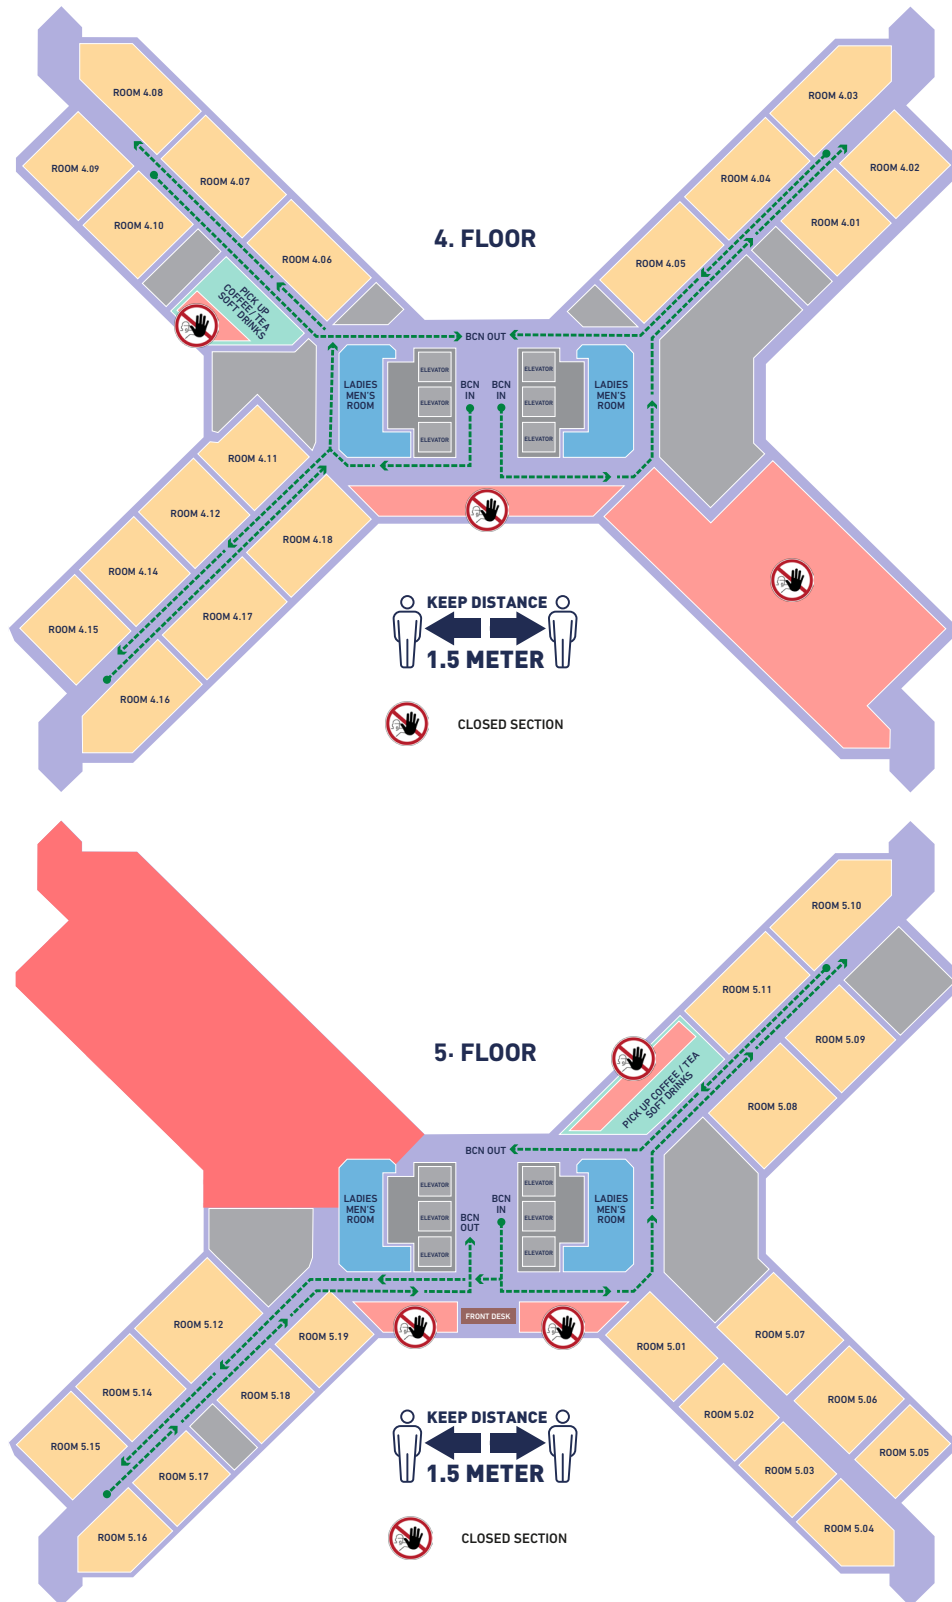

Welcome guests BCN

trainingen
opleidingen
cursussen
workshops
vergaderingen